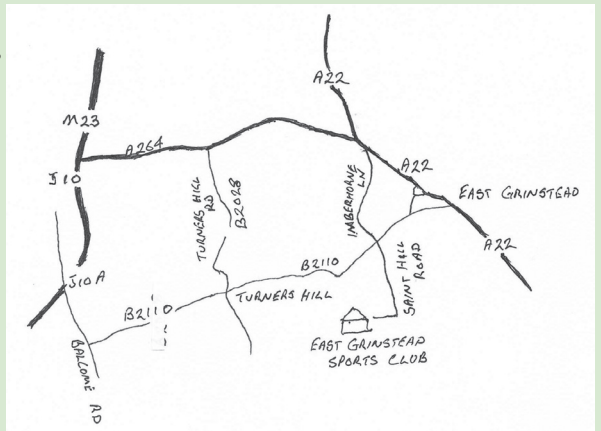

Directions by Road

Coming from the north on the A22, best to turn right down Imberhorne Road, avoiding the one way system in East Grinstead. From the south on the A22 look for the turn to Turners Hill, then left on Saint Hill Road.

Coming from the M23 turn onto the A264 and then the right turn to Turners hill on the B2028, then left along the B2110 towards East Grinstead, turning right on Saint Hill Road.

1pm start.

SUSSEX COUNTY
CONTRACT BRIDGE
ASSOCIATION